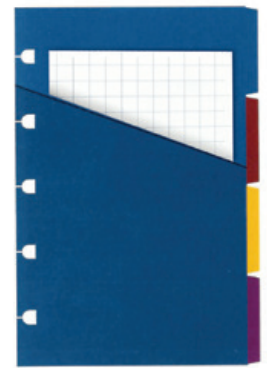

Pen not included. Pen loop at additional cost.

FILOFAX® NOTEBOOKS

CHOOSE FROM 4
DIFFERENT SIZES

Letter

Executive

Desk

Pocket

Optional full color inserts

Optional pen loop

Leather-look cover
with elastic closure

Colored 4-part
divider with pocket